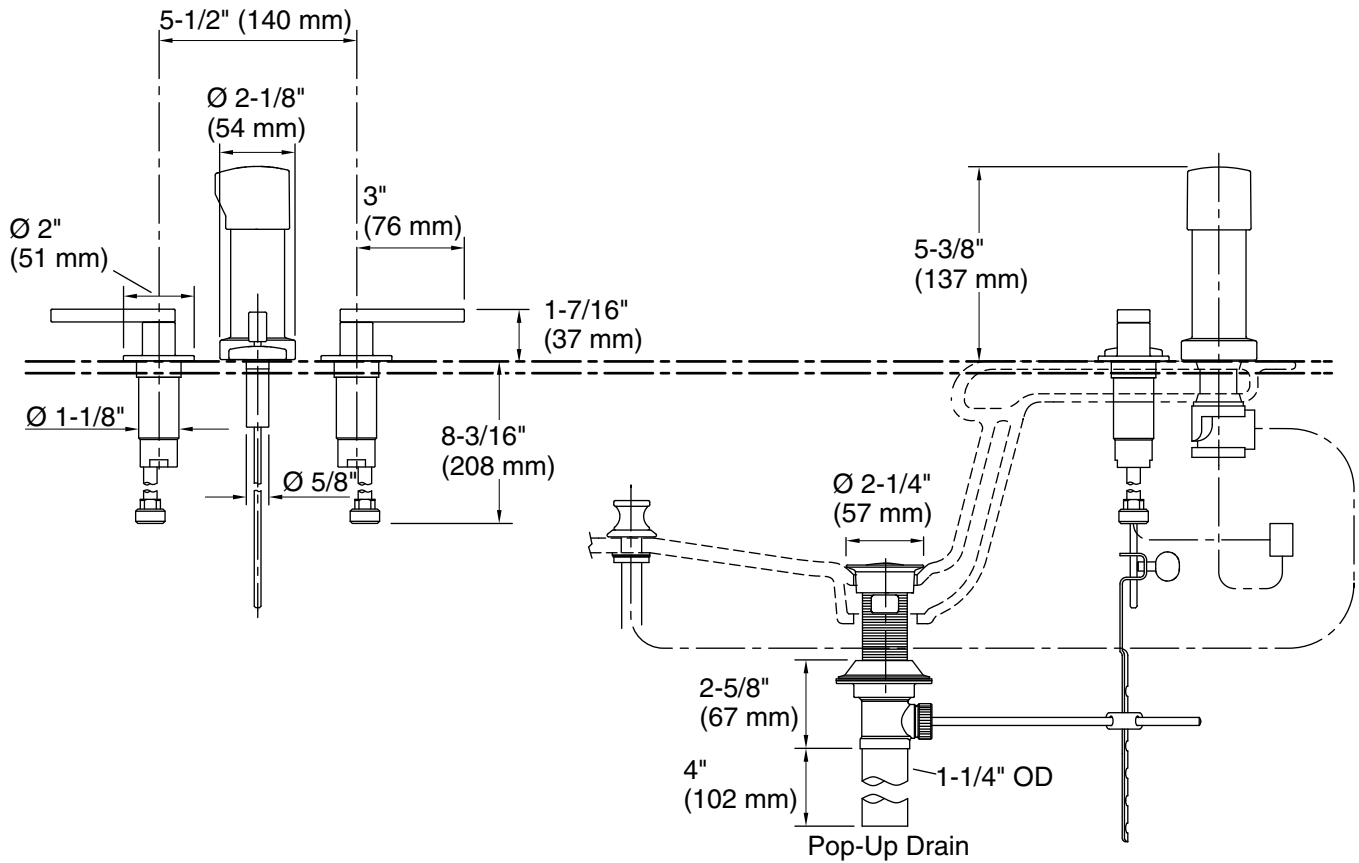

See website for detailed warranty information.

Available Colors/Finishes

Color tiles intended for reference only.

Color	Code	Description
	CP	Polished Chrome
	TT	Vibrant Titanium

Technical Information

All product dimensions are nominal.

Drain tailpiece Yes
included:

Notes

Install this product according to the installation guide.